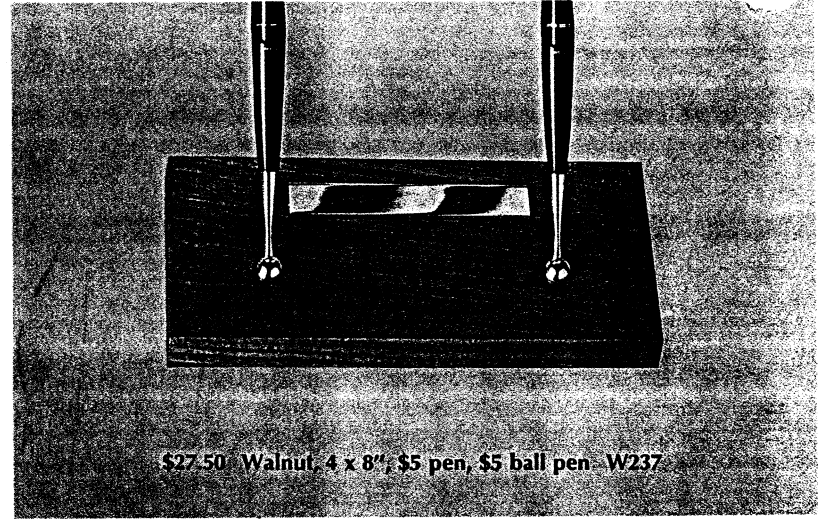

$27.50 Walnut, 4 x 8", $5 pen, $5 ball pen W237